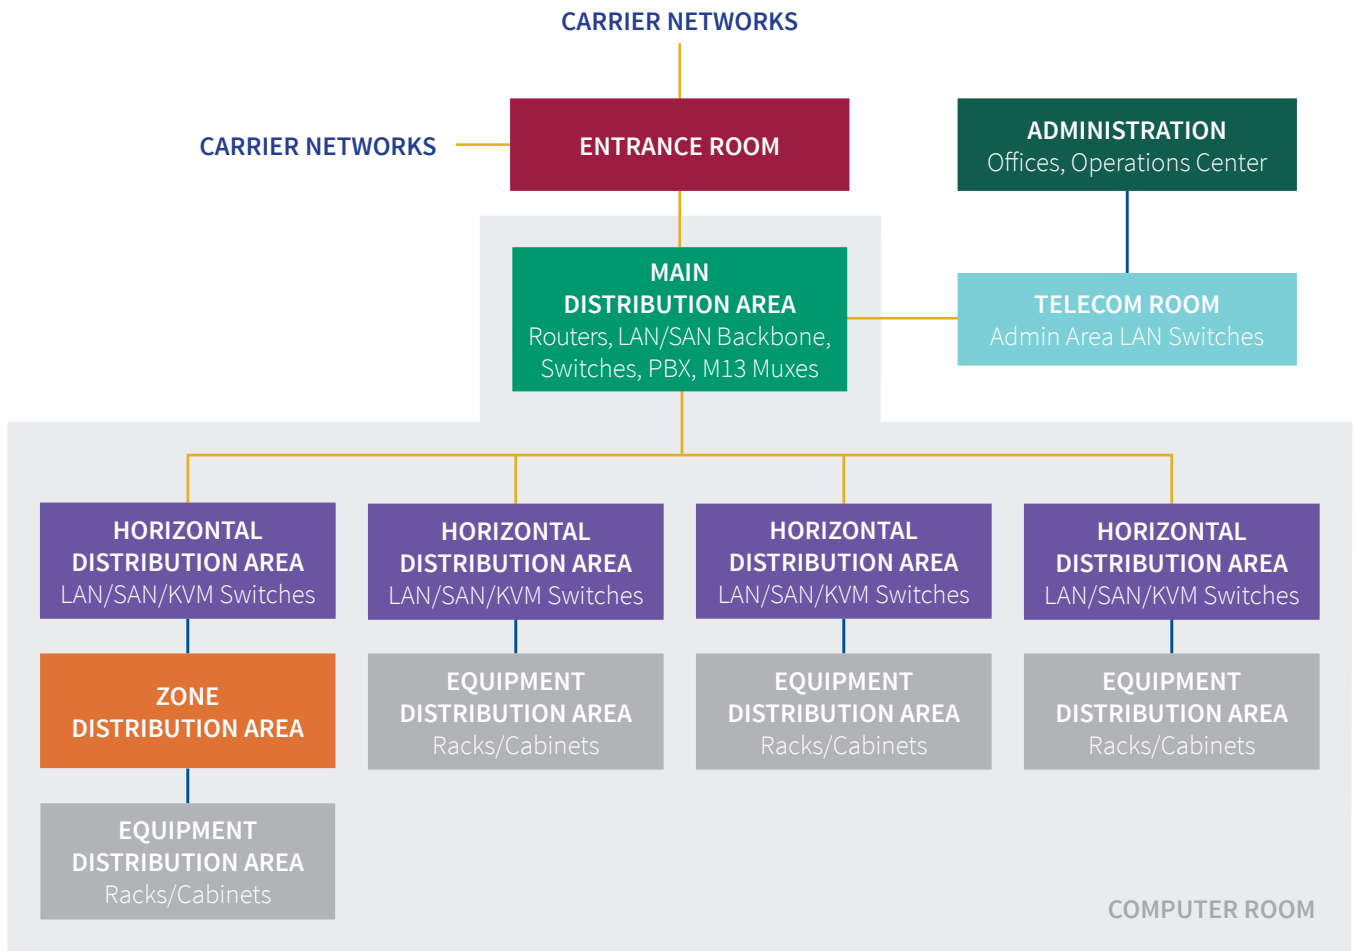

ANSI/TIA-942-B TELECOMMUNICATIONS STANDARD FOR DATA CENTERS

The following diagram depicts a typical data center infrastructure as per the ANSI/TIA-942-B Data Center Cabling Standard. Use this diagram along with the product matrix on page 3 to see where Wirewerks' products fit the data center environment.

— BACKBONE CABLING
— HORIZONTAL CABLING